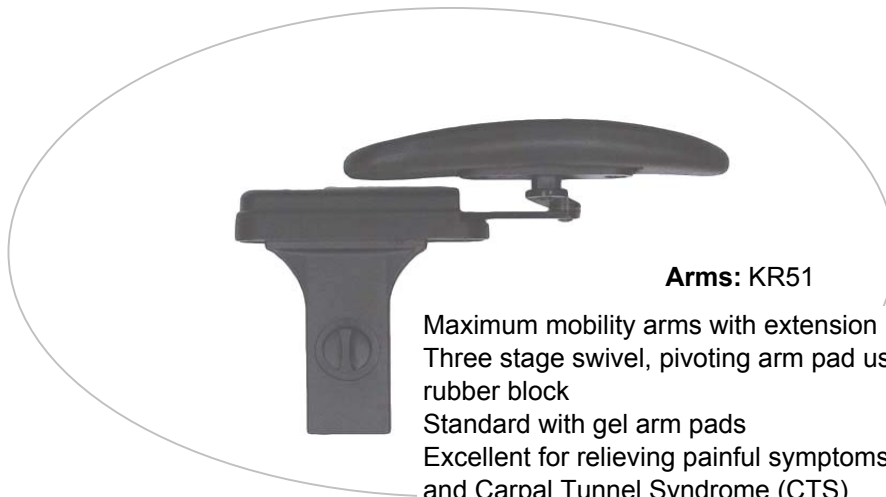

## Options: Arms

From fully adjustable to simply functional, we have the perfect arms to fit any chair or special need. Additionally, in designing these arms, we also paid close attention to style and ease-of-use.

**Arms: JR37**

Forward-slanting 2-way adjustable T arms

**Arms: JR30G**

3-way adjustable (width-height-swivel) T arms  
with soft gel arm pads

**Arms: KR51**

Maximum mobility arms with extension  
Three stage swivel, pivoting arm pad using custom made  
rubber block  
Standard with gel arm pads  
Excellent for relieving painful symptoms such as tendonitis  
and Carpal Tunnel Syndrome (CTS)

**Arms: JR77**

Height adjustable T arms with molded arm pads

**Arms: KR200**

Height & width adjustable T arms  
with soft diamond arm pads